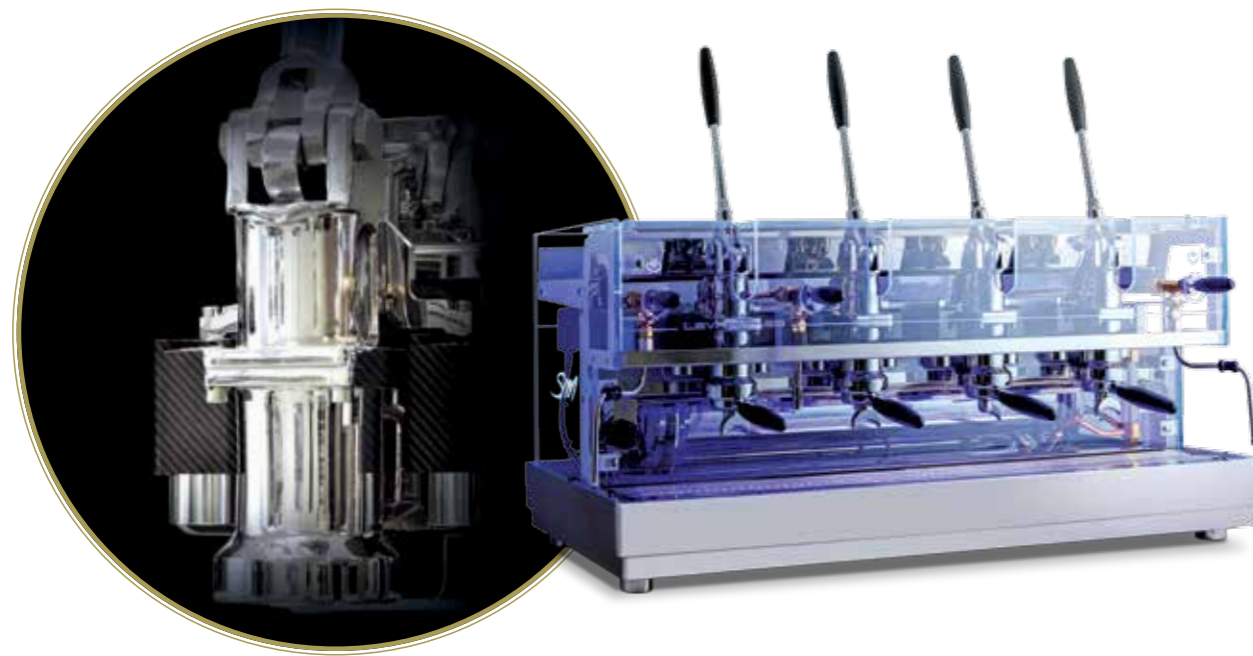

LEVA LUXURY can be embellished with various accessories available in the catalogue.

LEVA CLASS®(Controlled Lever Anti-Shock System)

This is a La San Marco exclusive patent. The system consists in a servo-assisted braking device triggered during the lever return, making a barista's work easier and safer. The use of LEVA CLASS® technology makes it possible to slow down the return of the lever in all conditions, improving the machine's ease of use and safety. Moreover, the "purge" group wash is made even more simple, minimising strain and eliminating risks to the operator.

LEVA CLASS®

CONTROLLED LEVER ANTI-SHOCK SYSTEM

CARATTERISTICHE TECNICHE:

Versioni: da 2 a 4 Gruppi

- 1) Indicatore livello acqua a vista
- 2) Nr. 1 lancia erogazione acqua calda ad azionamento manuale a levetta
- 3) Nr. 2 lance vapore ad azionamento manuale a levetta
- 4) Illuminazione a LED multicolore controllata tramite telecomando con tastiera touch
- 5) Caldaia in acciaio inox
- 6) Base monoblocco in acciaio inox lucidato a specchio
- 7) Pannelli in vetro temperato extrachiario da 1 cm illuminati internamente con tecnologia LED multicolore